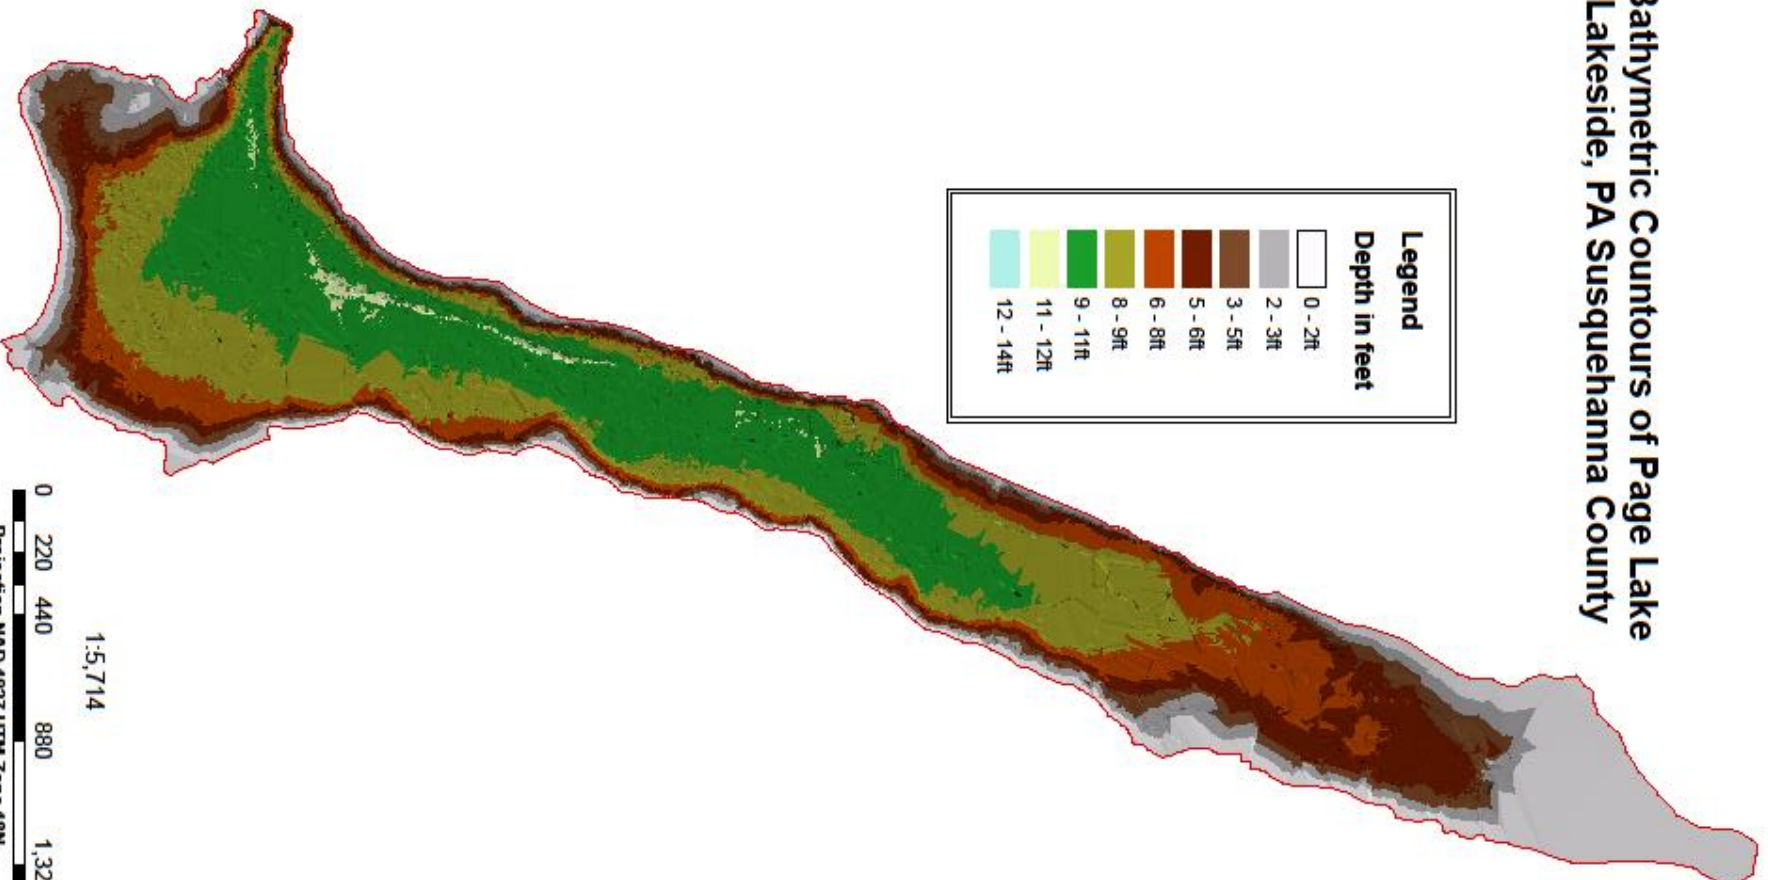

DATED 9/25/2020

**PROPERTY NUMBER = Pxxx
xxx = Old LOC Cottage Number**

**CERTIFICATE # O-yyy
BOLD & ITALIC SHARE = SHARE being Transferred**

Bathymetric Countours of Page Lake Lakeside, PA Susquehanna County